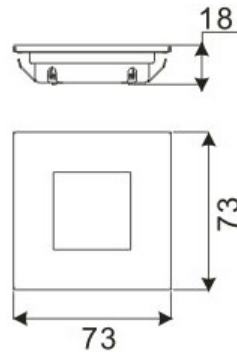

LED Recessed Lighting – LR-R00130

Model No.	LR-R00130
LED Type	5mm
LED Q'TY.	12
Beam Angle	15°
Minimum luminous flux(lm)	60
Voltage	12V AC/DC
LED Watt	1W
Environmental Temperature	- 20°C~60°C
Environmental Humidity	0%-95%
Safety Class	III
Safety Type	IP20
Material	ST304+PC
Driver	Excluded